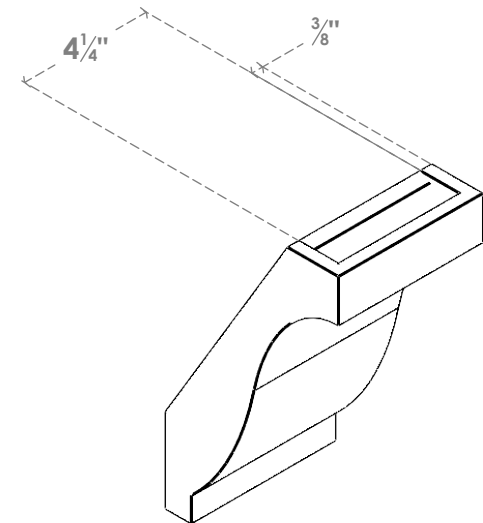

ITEM NUMBER: BRCPO050X06000X10000BKR

5"W X 6"D X 10"H BAKER ARCHITECTURAL GRADE PVC OPEN BRACE

SIDE PROFILE

FRONT PROFILE

ISOMETRIC

EKENA MILLWORK
2300 WEST MAIN ST.
CLARKSVILLE, TX 75426
TOLL FREE: 866-607-0453
WWW.EKENAMILLWORK.COM