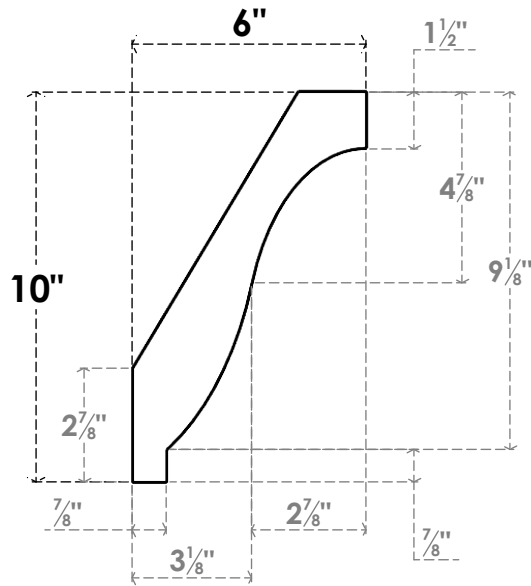

ITEM NUMBER: BRCPO050X06000X10000BKR

5"W X 6"D X 10"H BAKER ARCHITECTURAL GRADE PVC OPEN BRACE

SIDE PROFILE

FRONT PROFILE

ISOMETRIC

EKENA MILLWORK
2300 WEST MAIN ST.
CLARKSVILLE, TX 75426
TOLL FREE: 866-607-0453
WWW.EKENAMILLWORK.COM