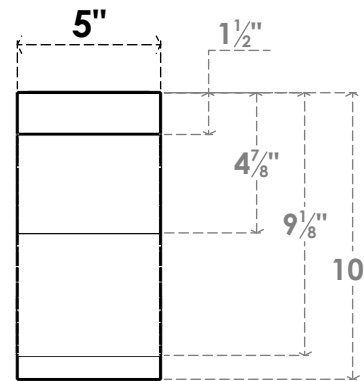

ITEM NUMBER: BRCPO050X06000X10000BKR

5"W X 6"D X 10"H BAKER ARCHITECTURAL GRADE PVC OPEN BRACE

SIDE PROFILE

FRONT PROFILE

ISOMETRIC

EKENA MILLWORK
2300 WEST MAIN ST.
CLARKSVILLE, TX 75426
TOLL FREE: 866-607-0453
WWW.EKENAMILLWORK.COM